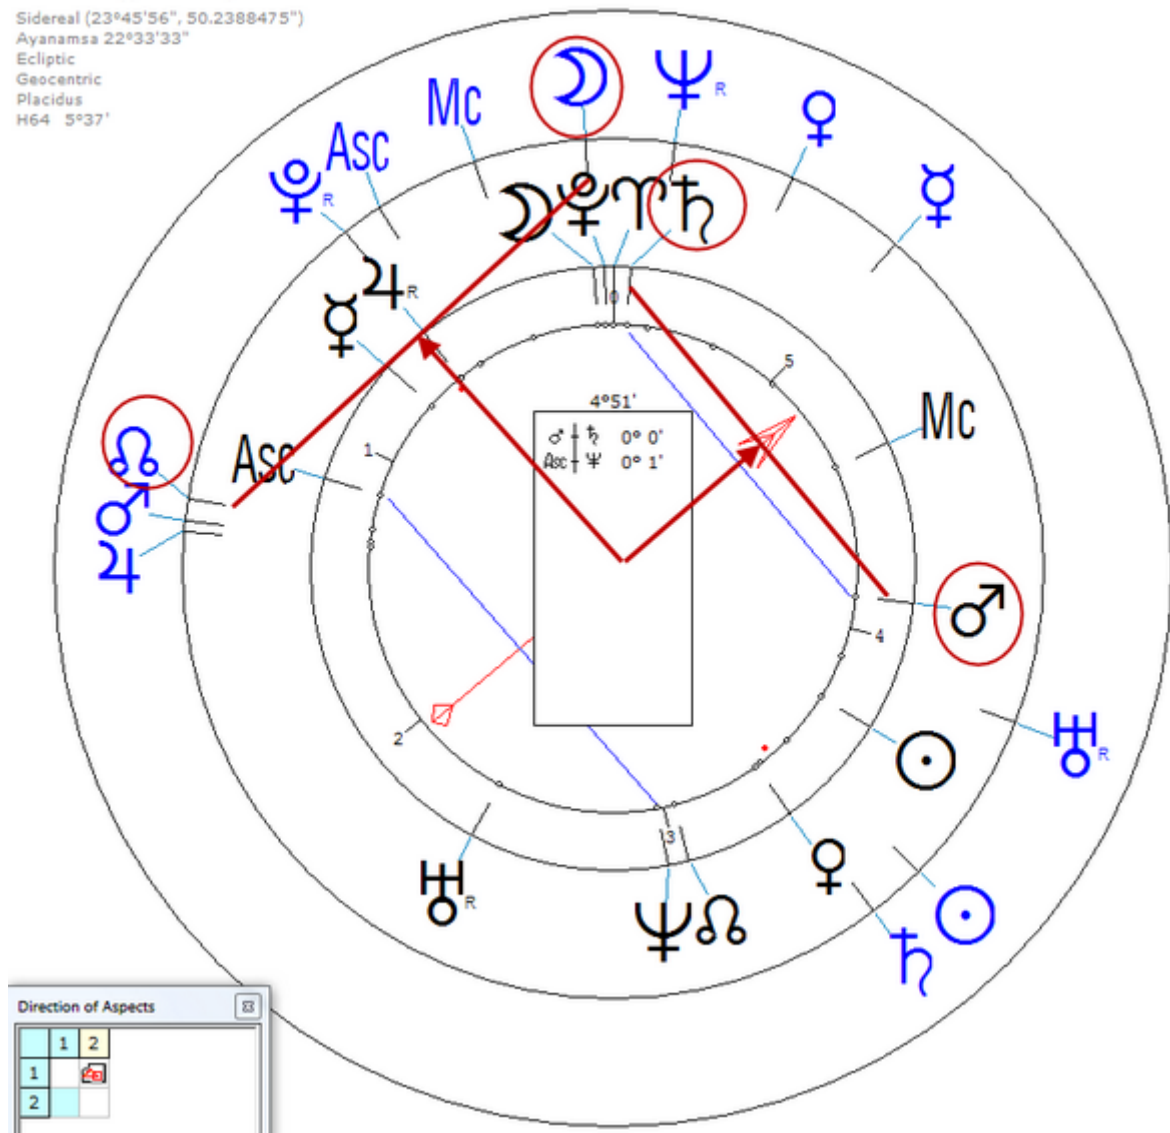

Garroway, Dave

13 July 1913 at 12:05 (= 12:05 PM)Schenectady, New York, 42n49, 73w56

American radio broadcaster from 1939 and by 1952.

<https://www.astro.com/astro-databank/Garroway,_Dave>

Death by Suicide at 9:00 AM on 21 July 1982 Swarthmore, Pennsylvania, (Gunshot)

Lunar Return (Harmonic 64)

Lunar ☾/♋ = ♂_n/♏_n ; Lunar ♂/♃ = ♂_n=♏_n

Lunar ♀ = ♀_n

Garroway, Dave
13 July 1913 Sun 12:05 (GMT-5) 42°48'51"N 73°56'24"W
Schenectady, New York, USA
Sidereal (23°45'56", 50.2388475")
Ayanamsa 22°33'33"
Ecliptic
Geocentric
Placidus
H64 5°37'